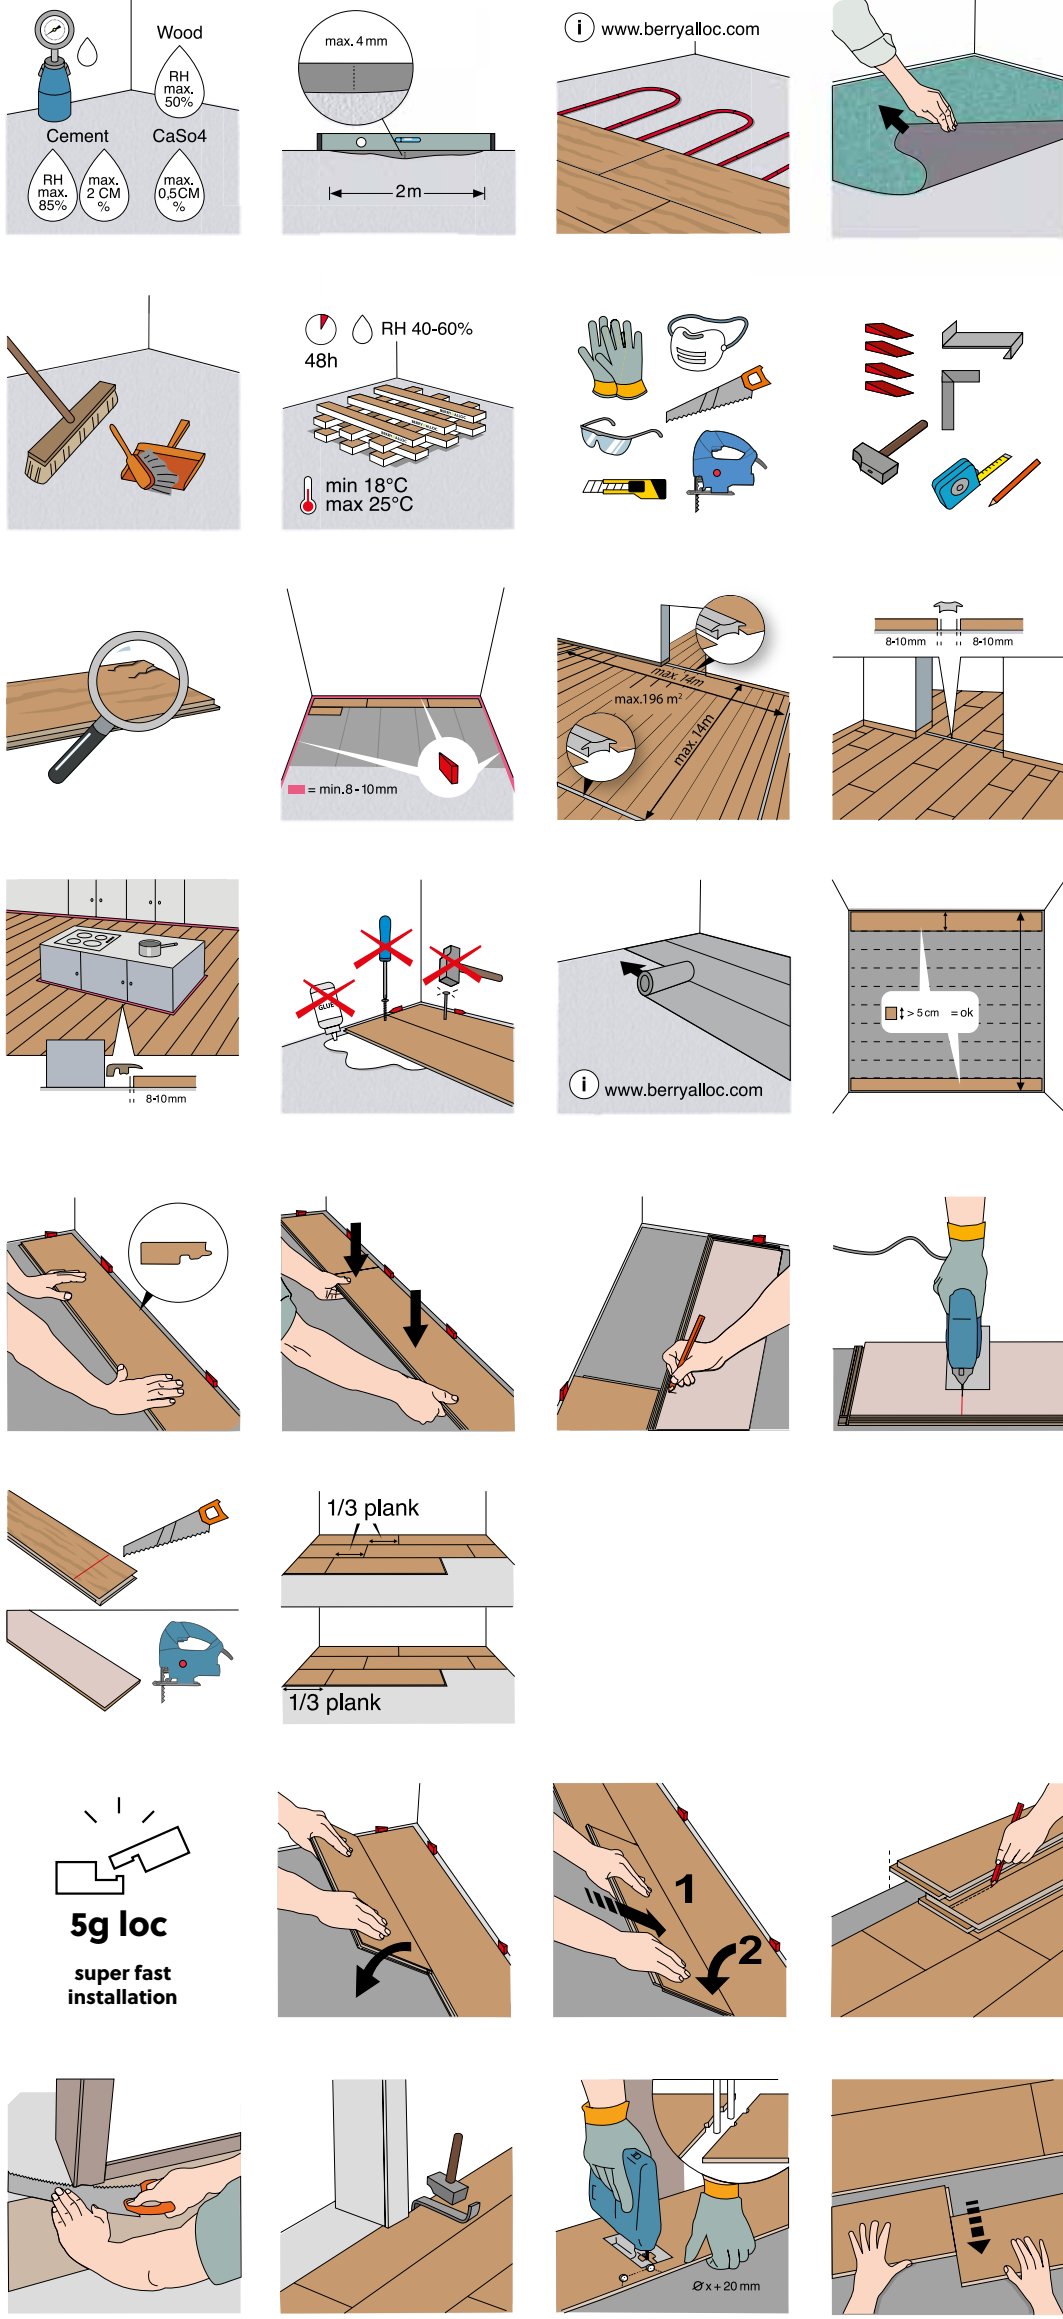

2.95 m²
 2038 L x 241 W x 8 TH (mm)

BERRY ALLOC

hydro+ accessories

made in  Belgium

Looking for more info? Visit our website www.berryalloc.com

Manufactured by Beaulieu International Group under license of Välinge Innovation AB